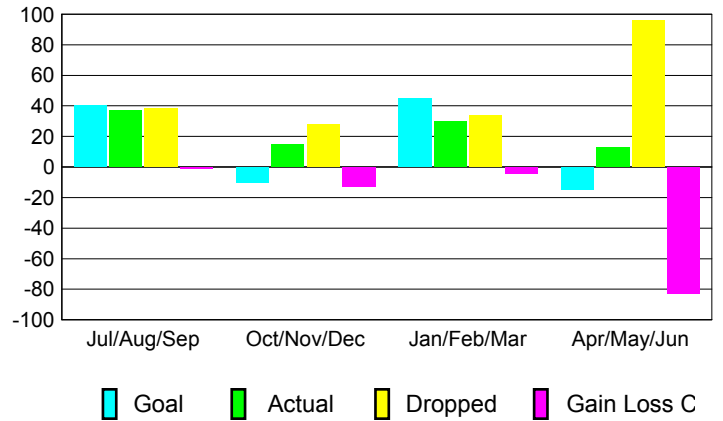

Membership Results 2012-2013
Goal, New, Dropped, Gain/Loss