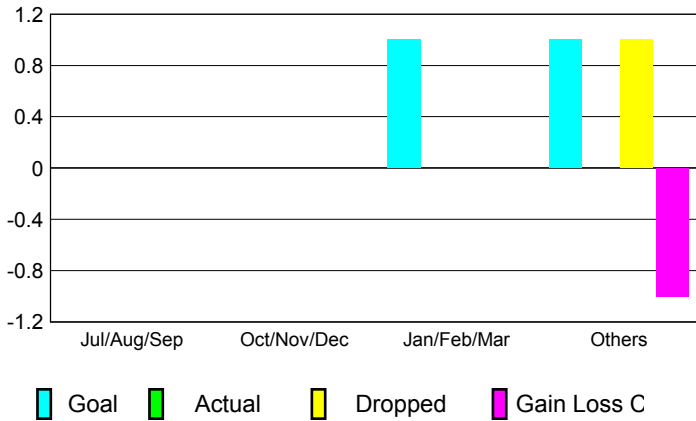

GMT: **SHINOBU GOTO**

Location: **JAPAN**

GMT CA: **5**

**CLUBS**

Month	New Club Goal	Actual New Clubs	Actual Dropped Clubs	Gain/Loss of Clubs
<b>2012-2013</b>				
Jul/Aug/Sep	0	0	0	0
Oct/Nov/Dec	0	0	0	0
Jan/Feb/Mar	1	0	0	0
Apr/May/Jun	1	0	1	-1
<b>Totals</b>	<b>2</b>	<b>0</b>	<b>1</b>	<b>-1</b>

**Club Results 2012-2013**  
Goal, New, Dropped, Gain/Loss

**MEMBERSHIP**

Month	Net Memb Goal	Actual New Memb	Actual Dropped Memb	Gain/Loss of Memb
<b>2012-2013</b>				
Jul/Aug/Sep	40	37	38	-1
Oct/Nov/Dec	-10	15	28	-13
Jan/Feb/Mar	45	30	34	-4
Apr/May/Jun	-15	13	96	-83
<b>Totals</b>	<b>60</b>	<b>95</b>	<b>196</b>	<b>-101</b>